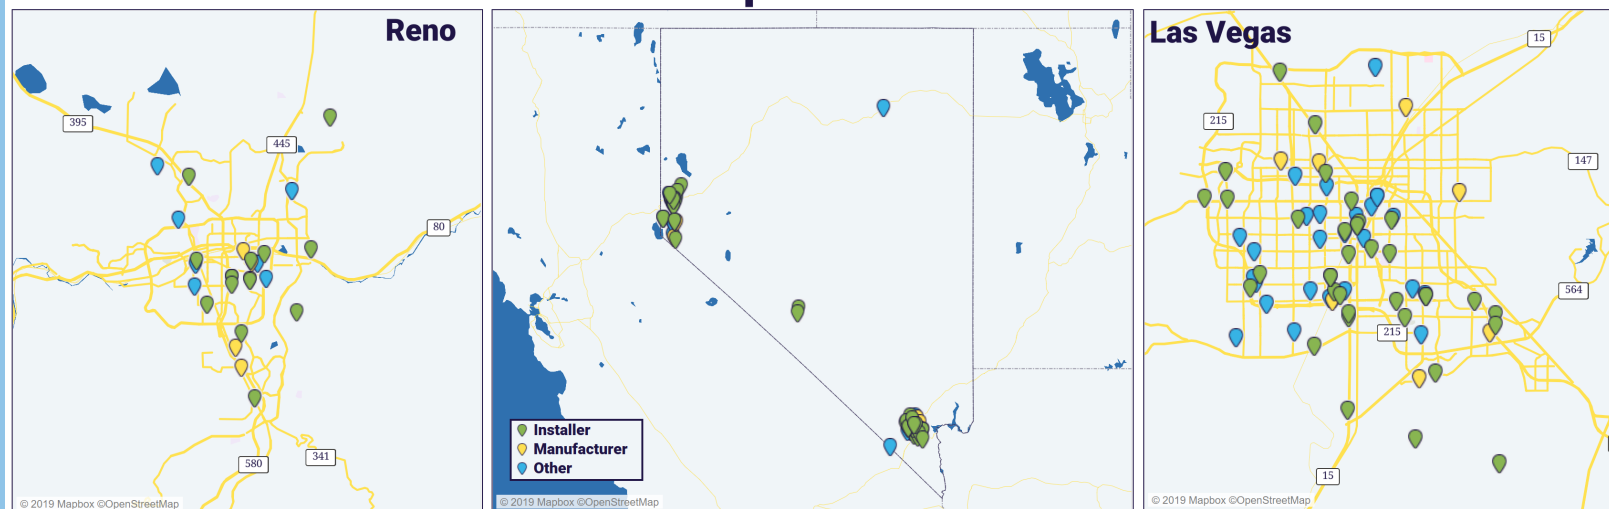

STATE SOLAR *spotlight*

Nevada

Ranks
6th
for total installed
solar capacity

More information about solar energy Nevada

- Moapa Southern Paiute Solar Project in Maiute was developed by First Solar and came online in 2016. This 344.3 MW project produces enough electricity to power 54996 homes.
- Apple, Switch, and Wynn Las Vegas have all gone solar in Nevada. Apple's 251 MW Techren II project in Boulder City is one of the largest corporate projects in the state.
- At 782.5 MW, Copper Mountain in Boulder City is among the largest solar installations in Nevada. Completed by Sempra in 2012-2021, this solar project has enough electric capacity to power more than 124991 homes.

Solar Companies in Nevada

References

All data from SEIA/Wood Mackenzie Power & Renewables, Solar Market Insight© unless otherwise noted: <https://www.seia.org/smi>

¹National Solar Jobs Census 2023: <https://irecusa.org/programs/solar-jobs-census/>

²Energy Information Administration, Electric Power Monthly: <https://www.eia.gov/electricity/monthly/#generation>

⁴SEIA, Solar Project Tracker (includes Solar Means Business: <https://www.solarmeansbusiness.com>, Major Solar Projects List: <https://www.seia.org/research-resources/major-solar-projects-list> and Solar in Schools: <https://www.seia.org/research-resources/brighter-future-study-solar-us-schools-0>